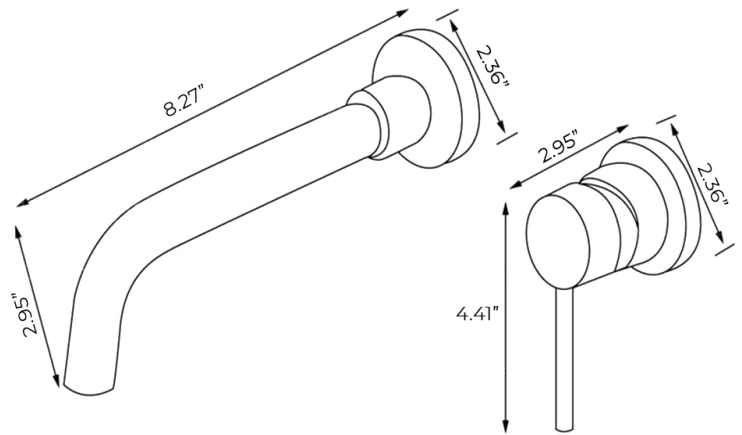

GENEVA MATTE BRASS WALL MOUNTED SINGLE HANDLE OIL RUBBED BRONZE BATHROOM MIXER SINK FAUCET SPECS

Size:

Specifications

- Installation Type: Wall Mounted
- Spout Material: Brass
- Handle Material: Zinc Alloy
- Number Of Holes: 2
- Number Of Handles: 1
- Swivel Spout: Yes
- Valve Included: Yes
- Valve Type: Ceramic Valve
- Spout reach - 8.27"
- Flow Rate - 1.2 GPM / 4.5 LPM
- Minimum required water pressure - 0.05 Mpa (0.5 bar)